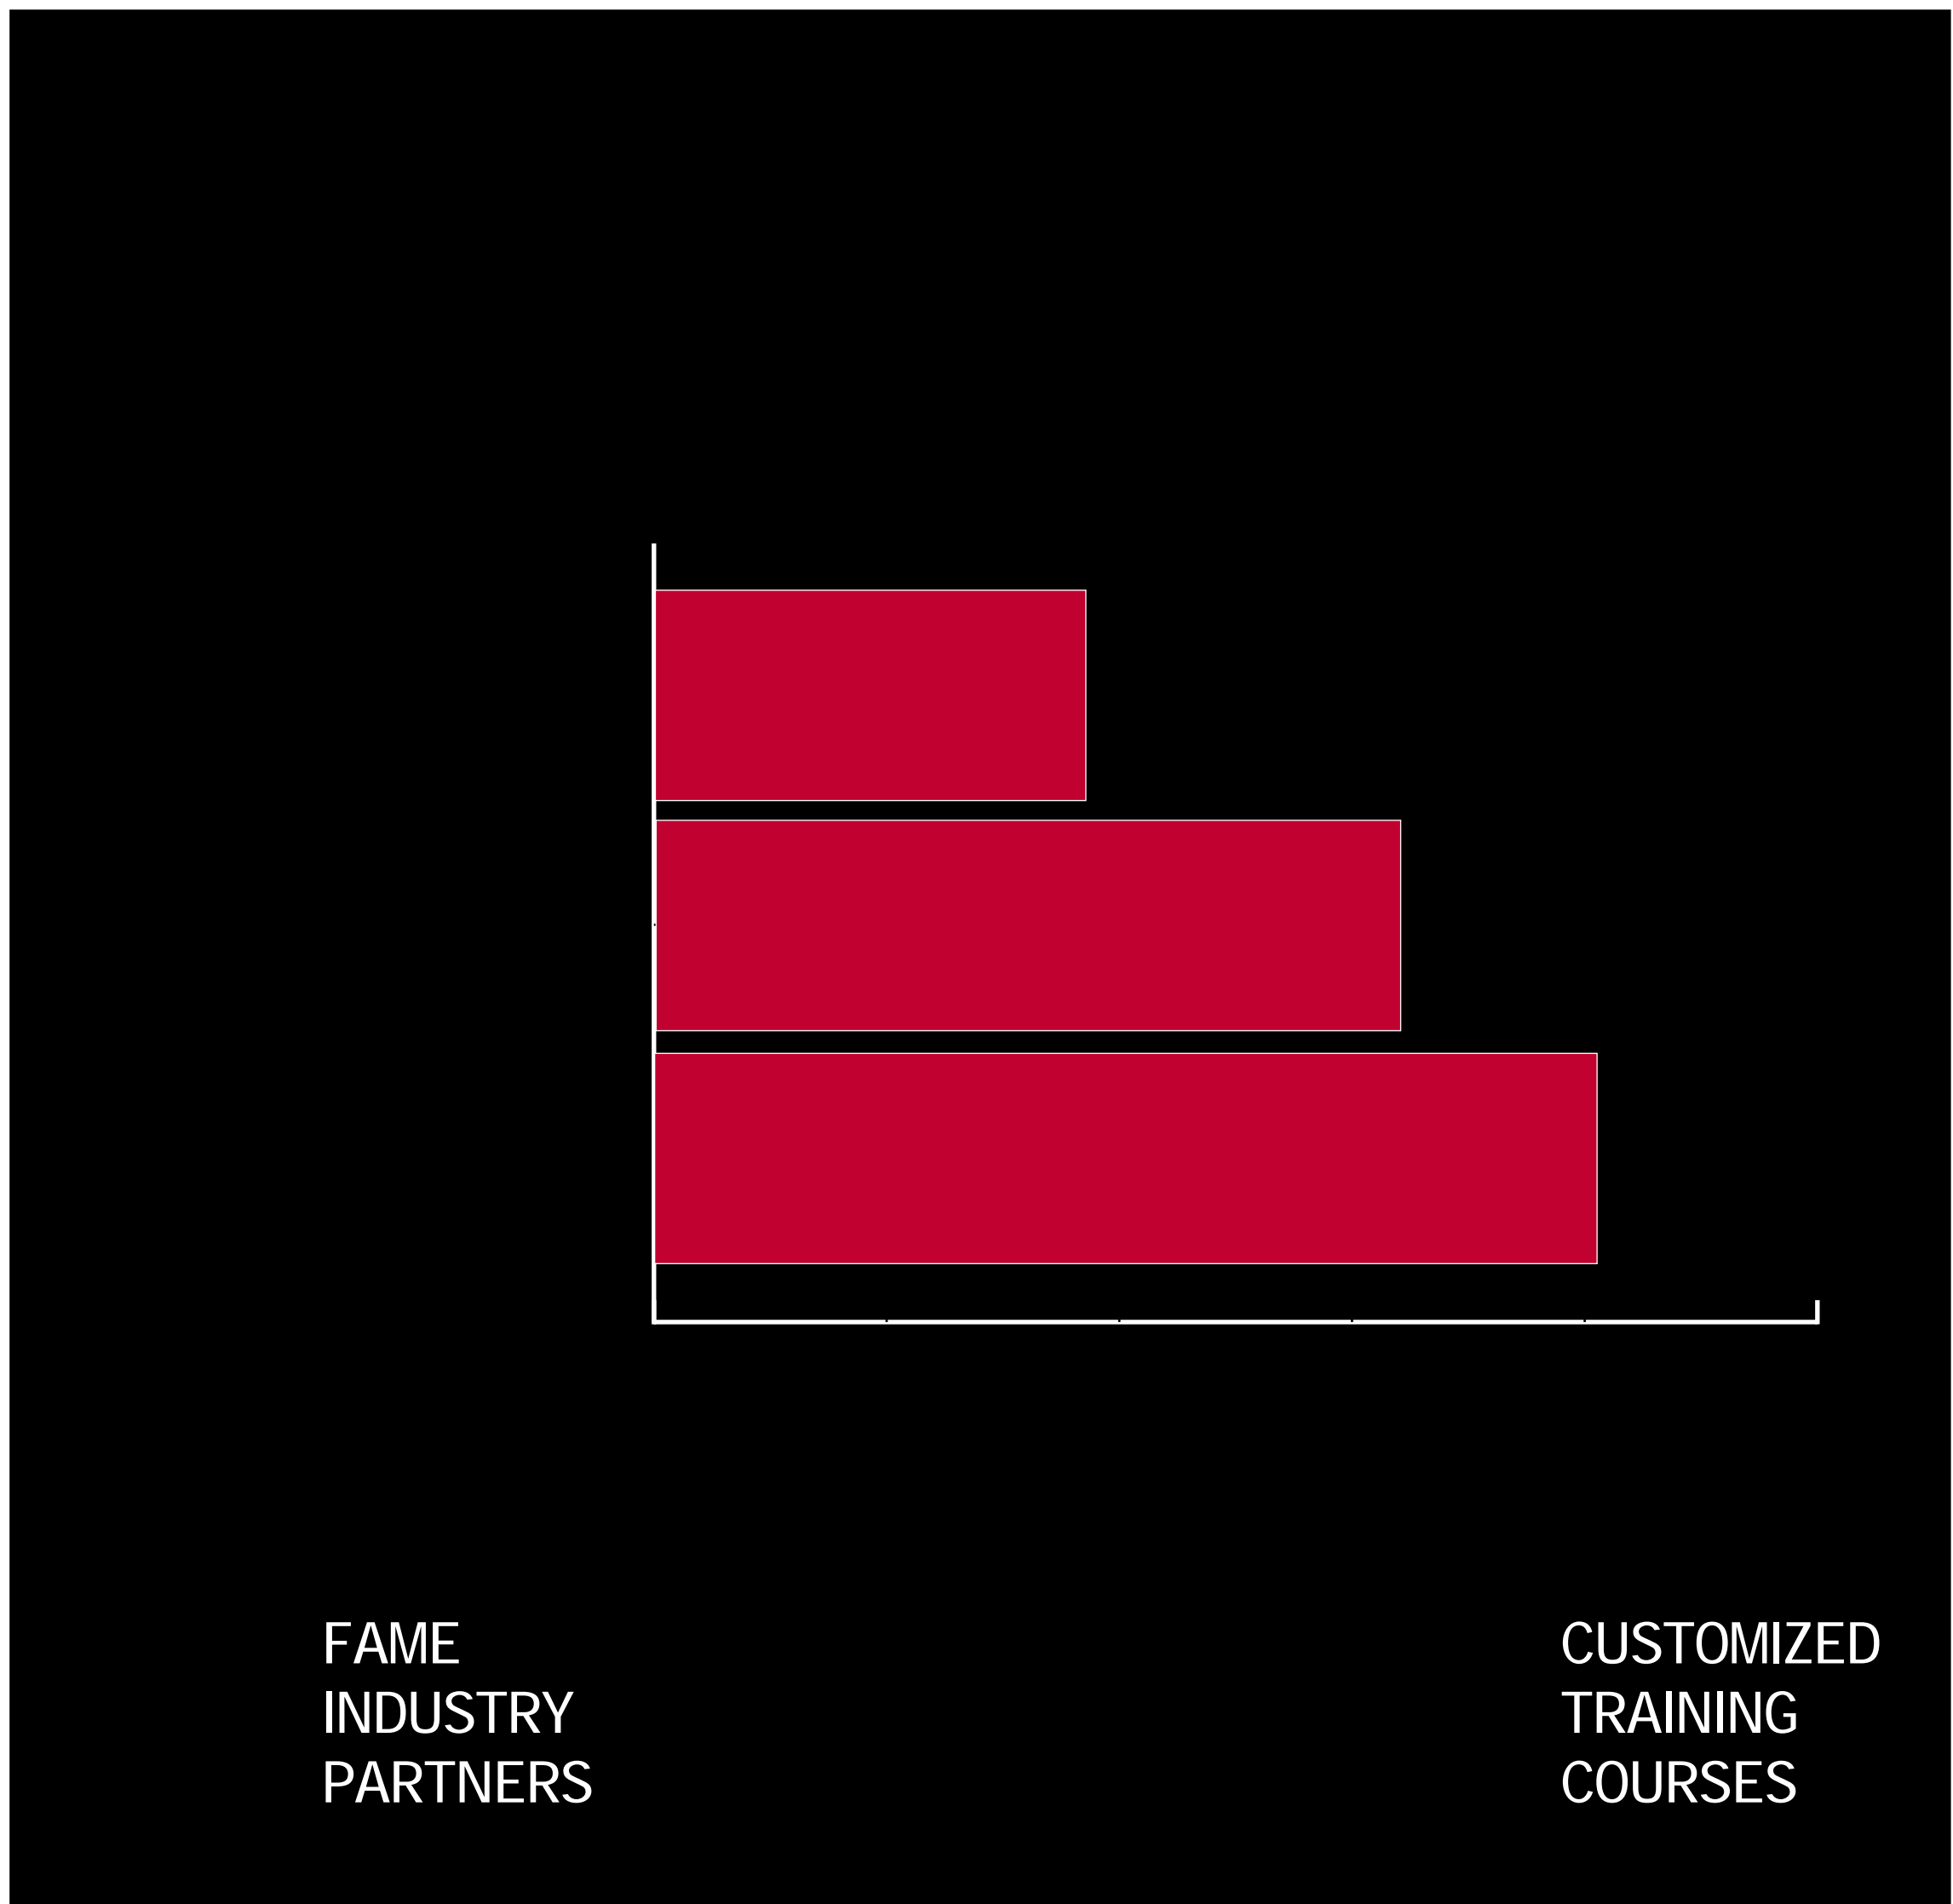

All Campuses
(108 First-Gen*)

57 First-time takers

113 First-time takers

Gadsden State Show Band

A Cappella Choir & Gadsden State Singers

Gadsden State Theatre